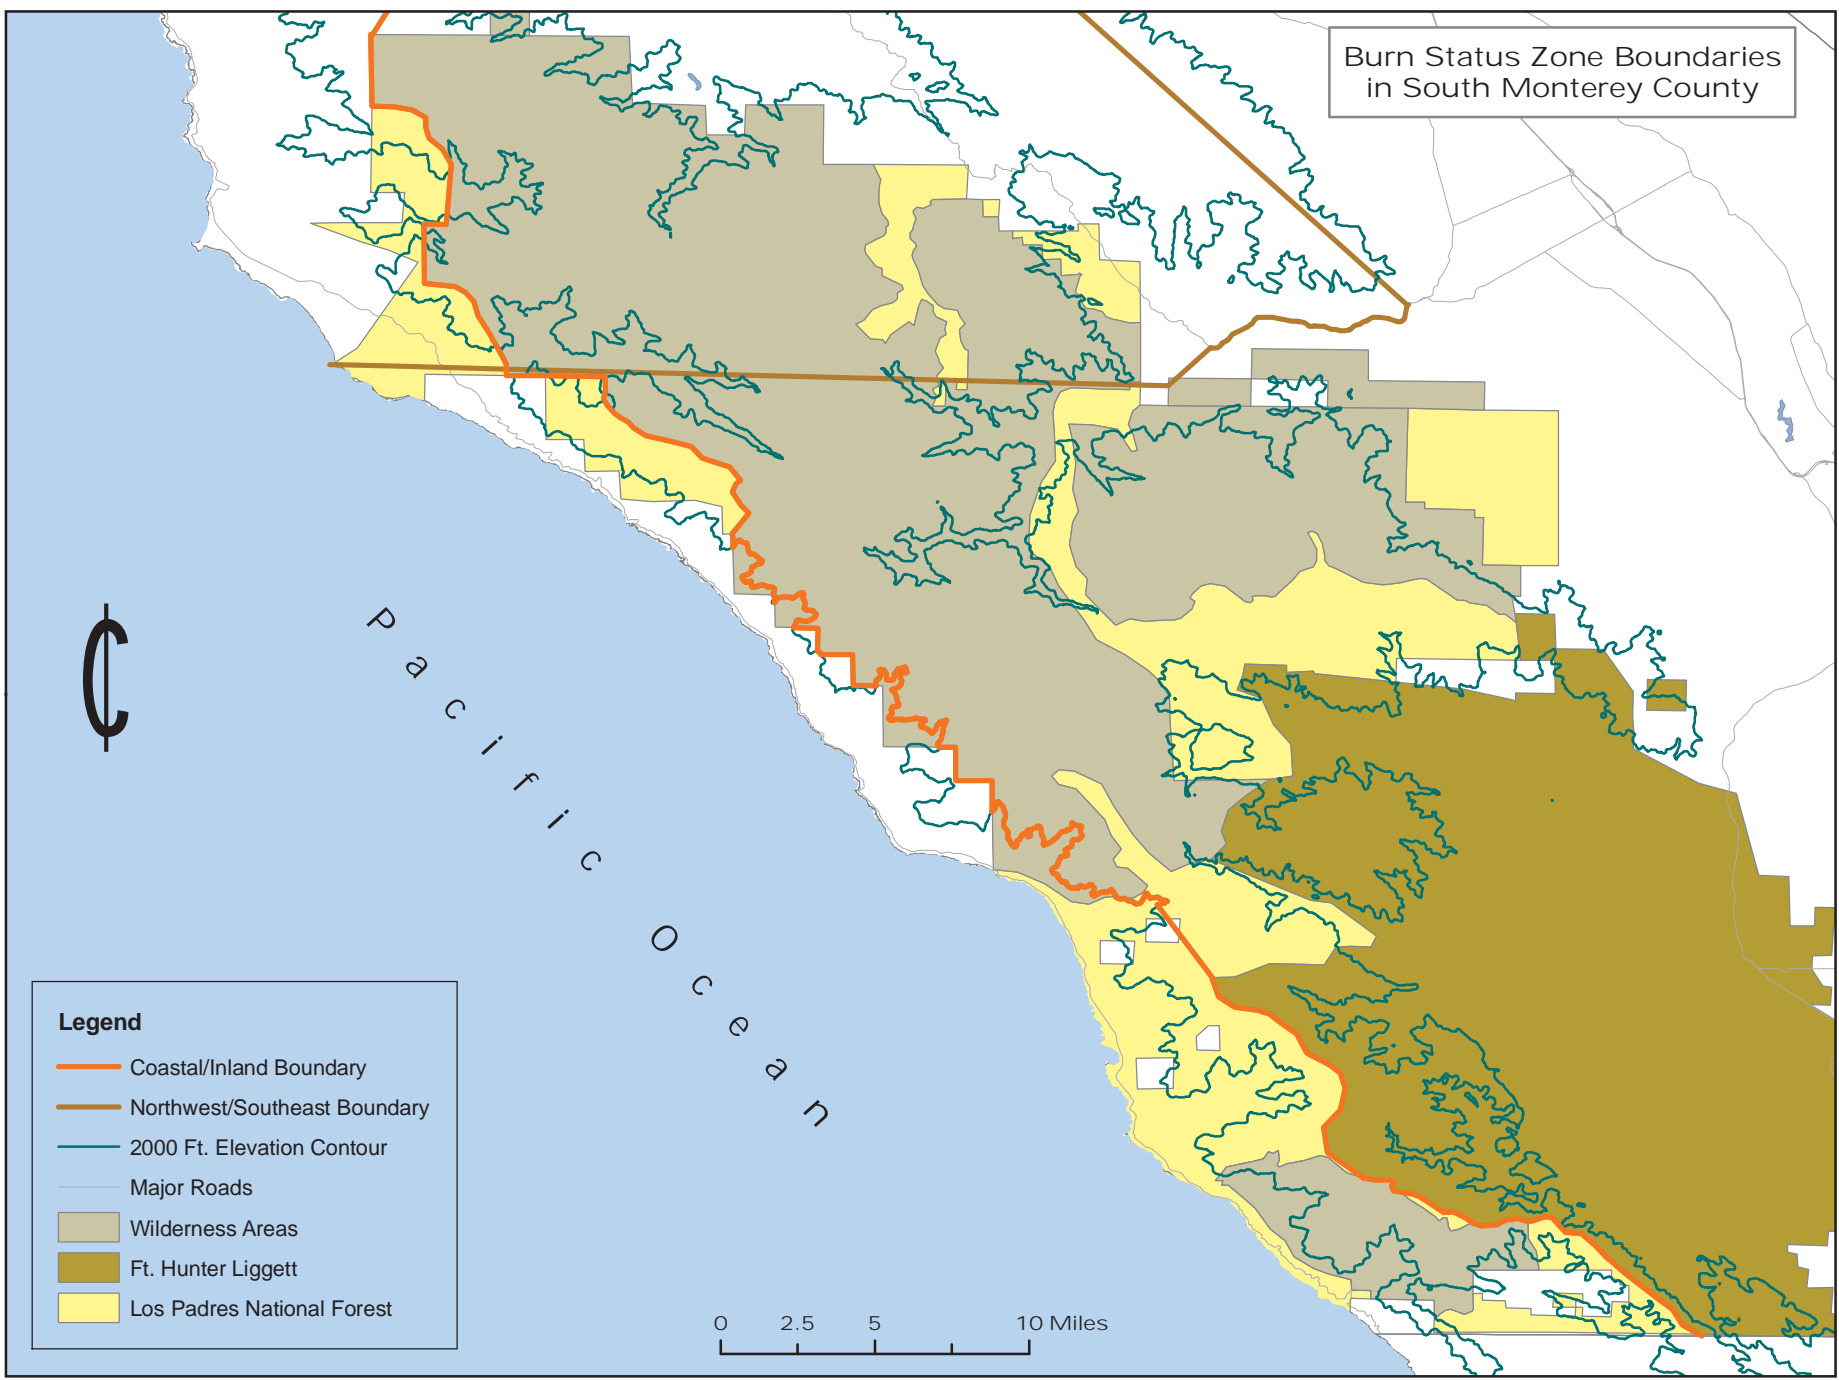

Burn Status Zone Boundaries
in South Monterey County

- Legend**
- Coastal/Inland Boundary
 - Northwest/Southeast Boundary
 - 2000 Ft. Elevation Contour
 - Major Roads
 - Wilderness Areas
 - Ft. Hunter Liggett
 - Los Padres National Forest

0 2.5 5 10 Miles